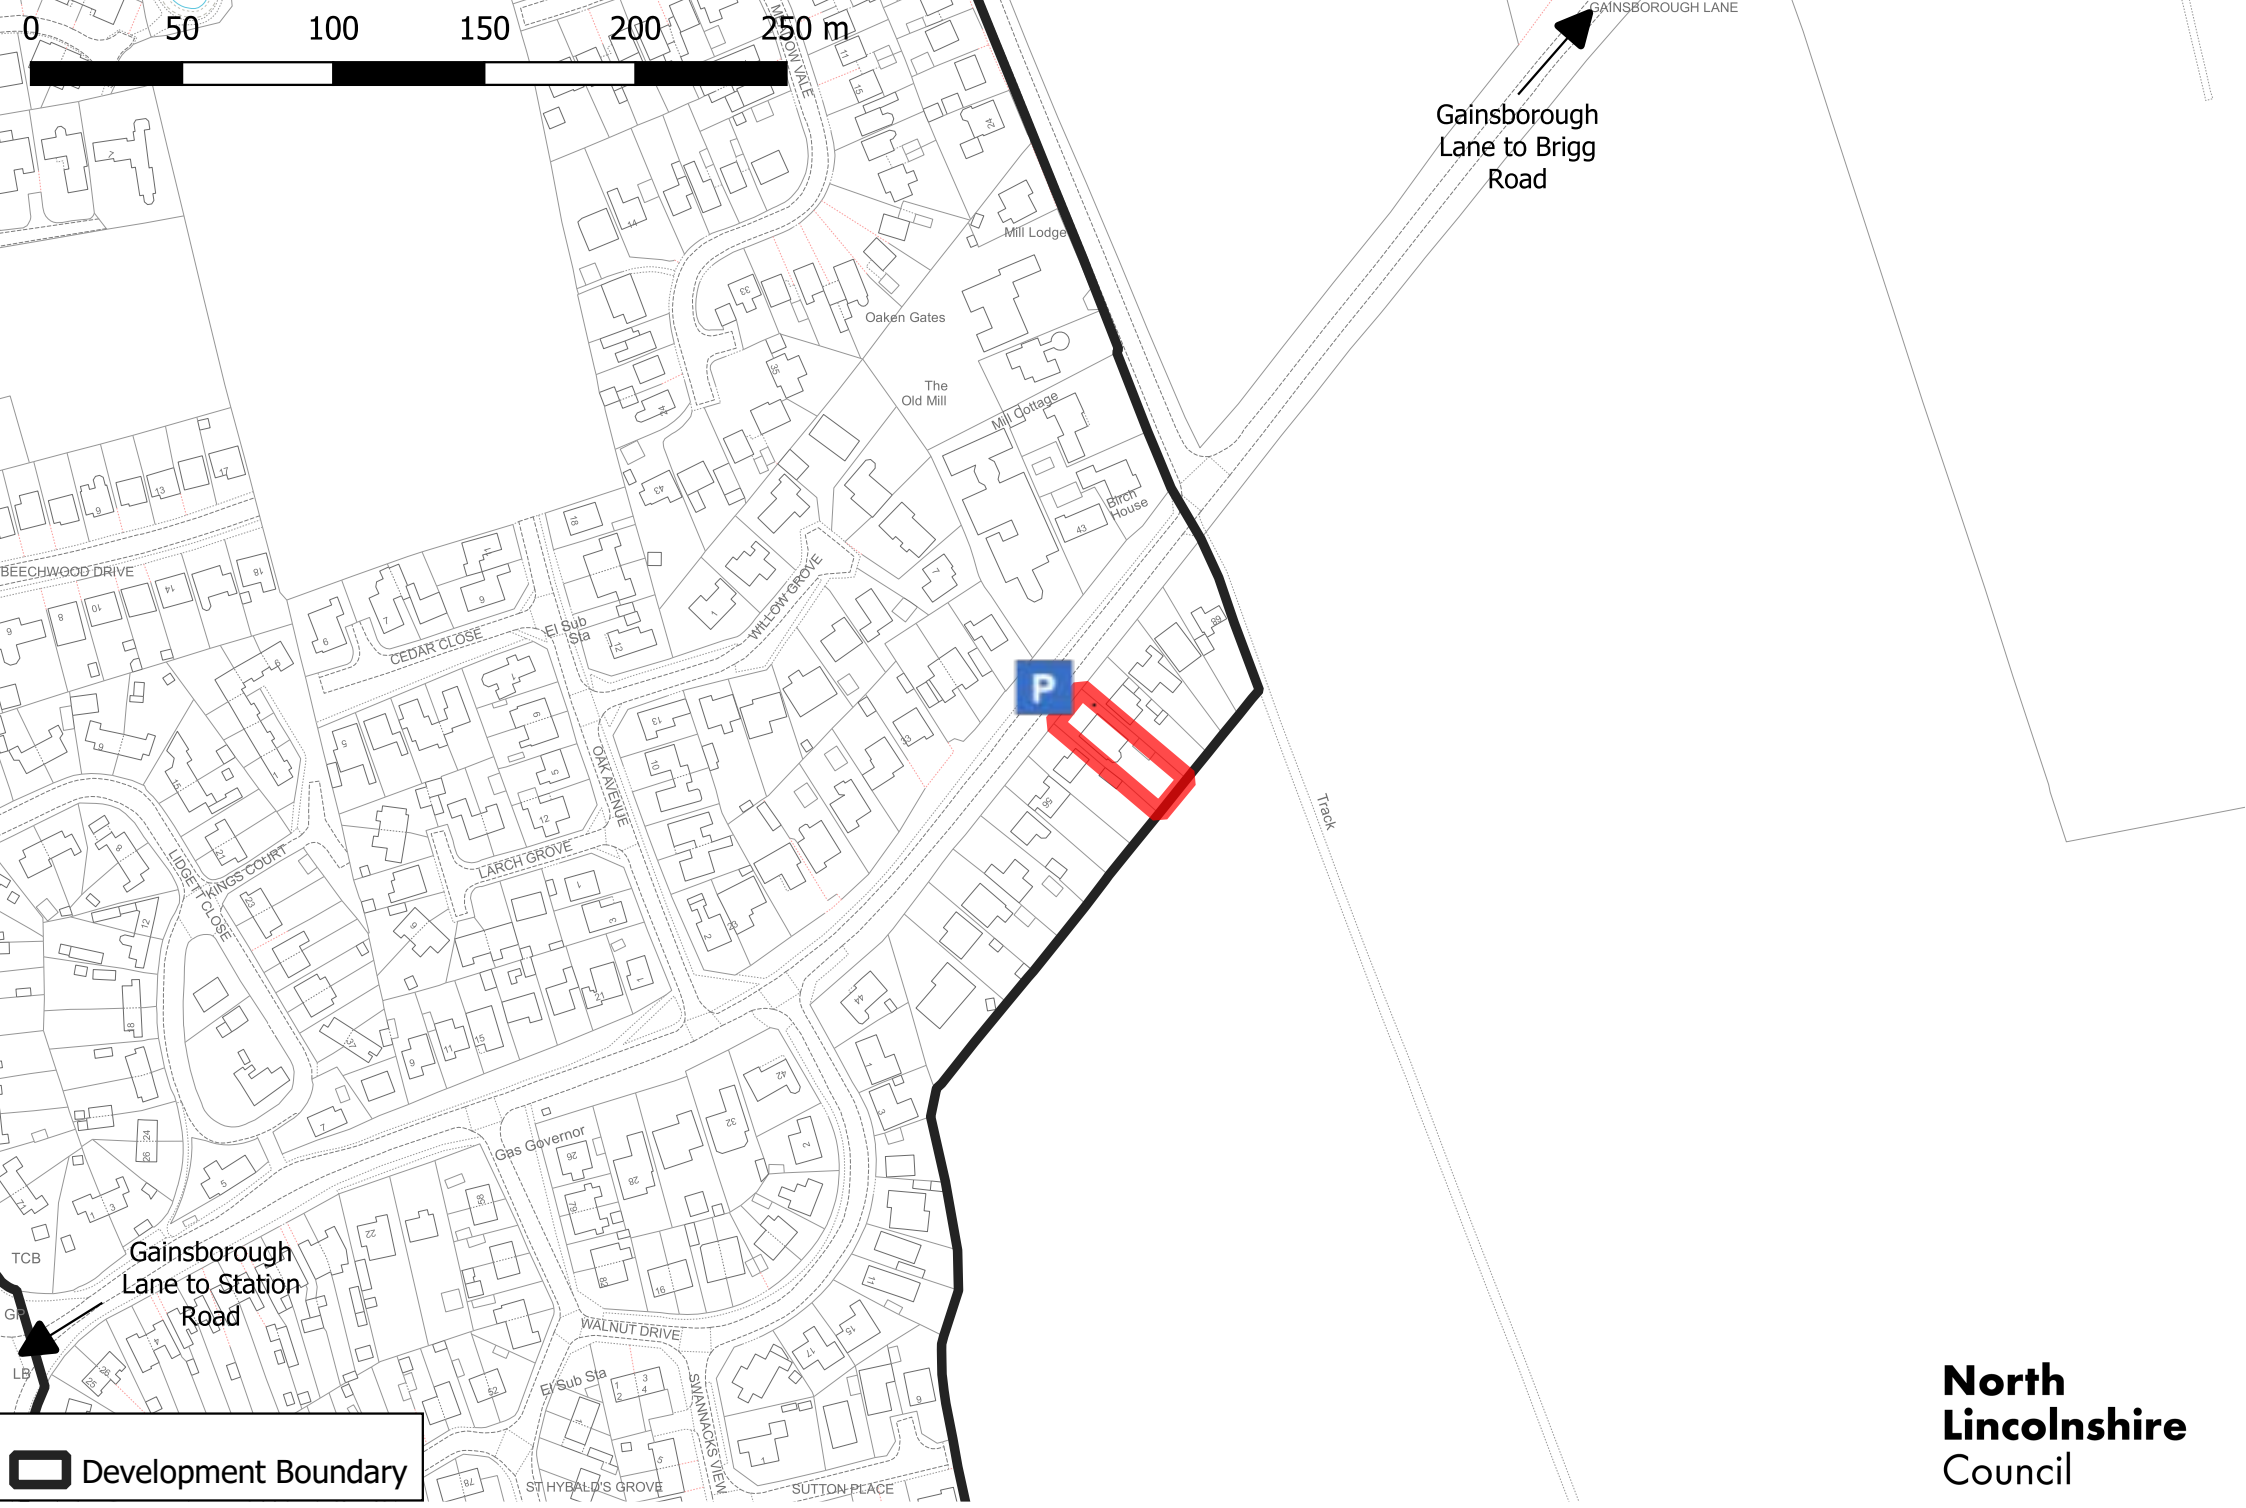

0 50 100 150 200 250 m

Gainsborough Lane to Brigg Road

Gainsborough Lane to Station Road

 Development Boundary

**North
Lincolnshire
Council**

PA/2023/1132 Sat nav: 60 Gainsborough Lane, Scawby, DN20 9BY

© Crown copyright and database rights 2023. Ordnance Survey AC0000819831